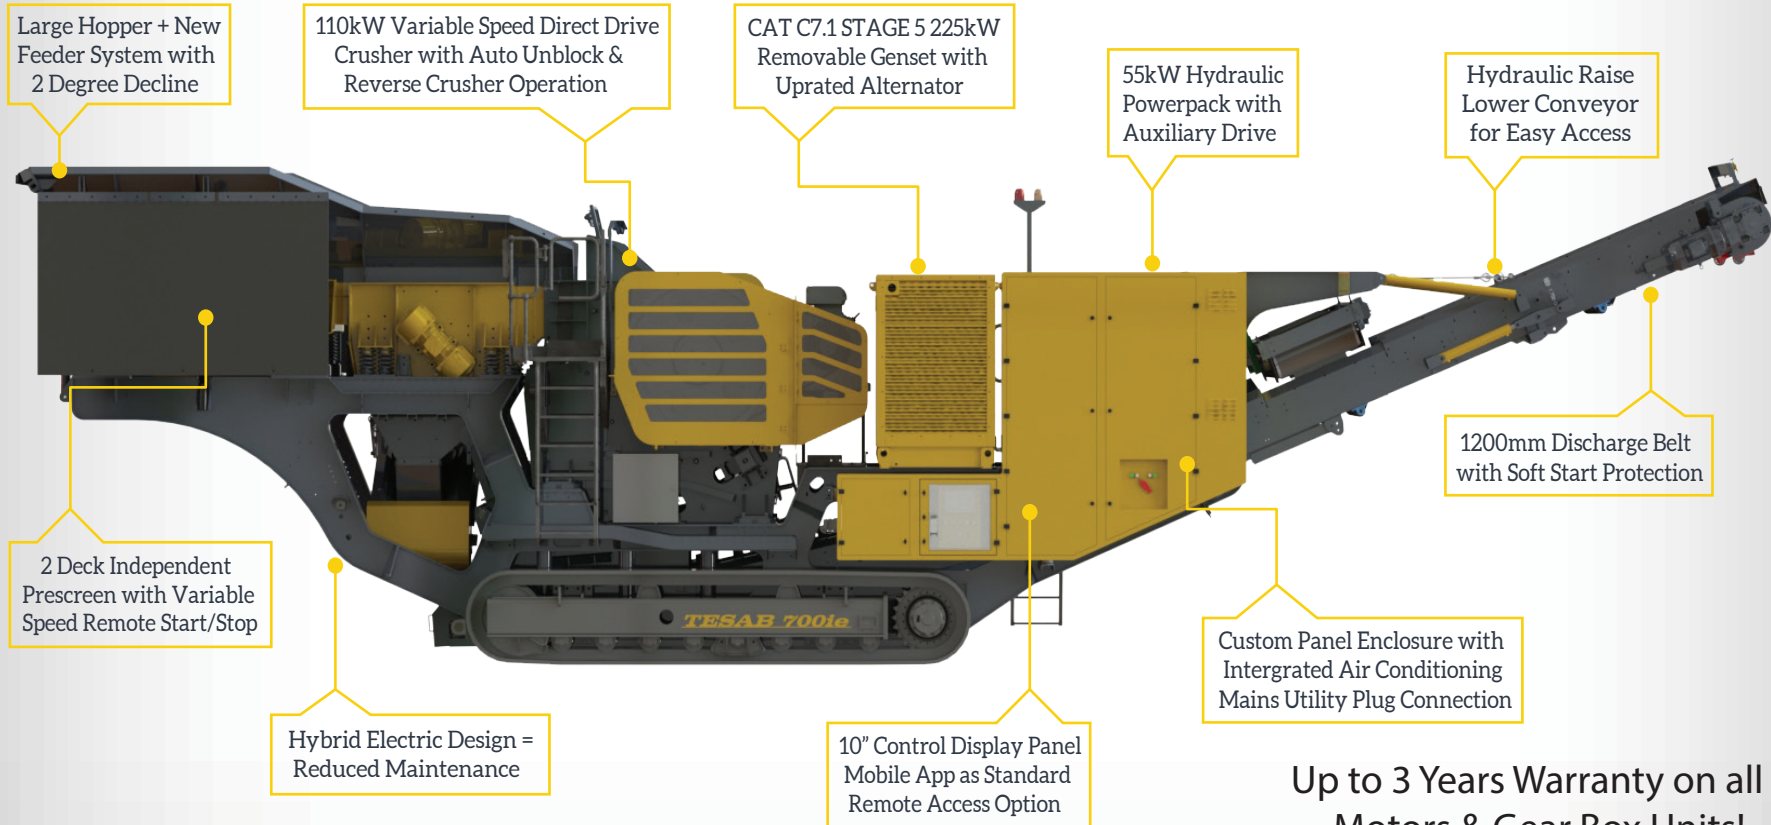

# 700ie Hybrid Jaw Crusher

## NEW Tesab 700ie Hybrid Jaw Crusher:

The latest model in our expanding range of Tracked Jaw Crushers is the 700ie. Based on the proven 700i, the 700ie Hybrid is a more fuel efficient & cost effective machine while still producing the tonnages of its diesel equivalent!!

## Crushing the Competition...

- Over 350 TPH Production
- Up to 33% More Fuel Efficient = **Low Cost Per Ton!**
- Up to 70% Reduced Operating Costs

\* operating on mains utility supply

Up to 3 Years Warranty on all Motors & Gear Box Units!